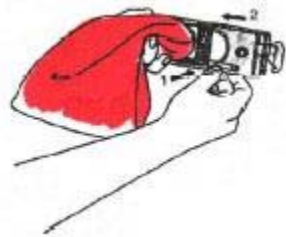

STEP 5

When adapter plate is closed, press stop spring on security mechanism and slide forward until it stops.