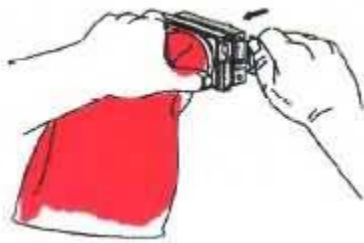

STEP 6

With both sections of security mechanism in the closed position, press down on latch until bottom "eye" of latch passes completely through adapter plate. Security mechanism is now reset. Insert security seal or lock on latch is desired.

Glenview Coin Systems

166 Elizabeth Lane
Genoa City, WI 53128
Phone: 262-295-8670

Fax: 262-295-8672
Email: sales@glencoinsys.com
Website: www.glencoinsys.com